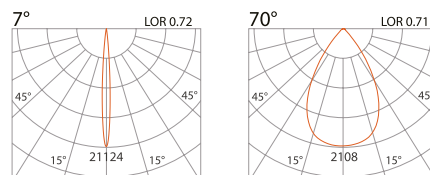

DC Led Wall Light BOGARD

white grey black

Aluminum

322 113

LED Power	Colour Temp	Luminous
8.4W	2700/3000K 4000/5000K	1004 lm 1082 lm

LIGHT DISTRIBUTION

For 3000k

322 114

LED Power	Colour Temp	Luminous
14.4W	2700/3000K 4000/5000K	1760 lm 1896 lm

LIGHT DISTRIBUTION

For 3000k